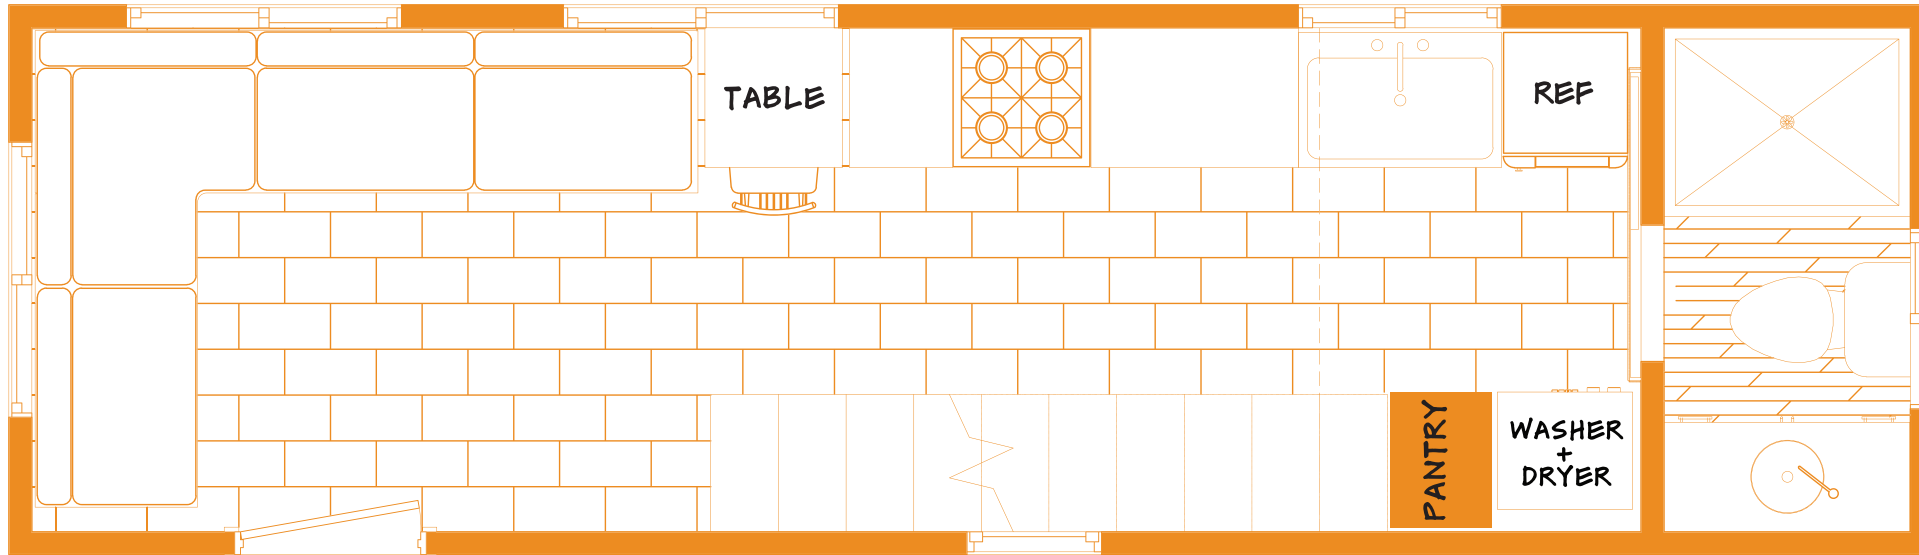

the Sierra

by PROVIDENCE TINY HOMES

The Sierra

1-BEDROOM TINY HOME

FEATURES:

- Tiny house on wheels
- 1 enclosed bedroom
- Clothing storage
- 1 bathroom with laundry
- Full kitchen
- 10' living area w/ 12.5' ceilings

SPECIFICATIONS:

- Ample storage
- 28' long (w/o tongue)
- 8' 6" wide
- Approx 13' 4" tall
- Approx 17,000 lbs
- Full hookups

www.providencetinyhomes.com | info@providencetinyhomes.com

The Lower Level

The Upper Level